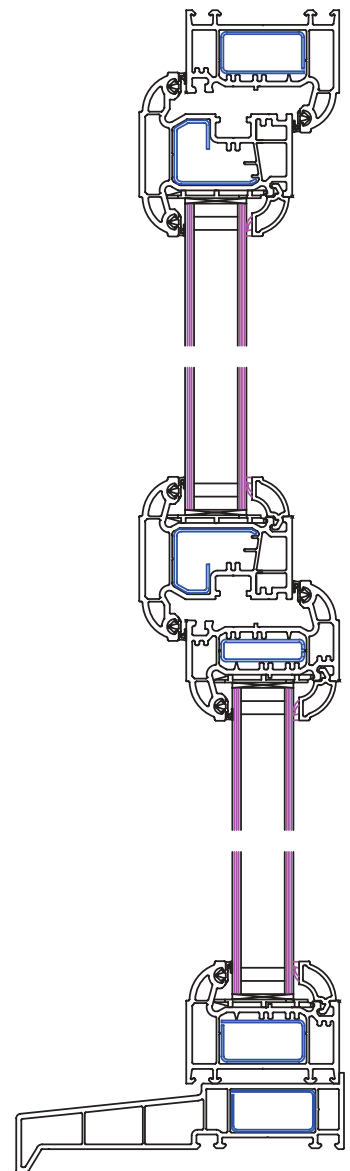

*Subject to specification.

Contents

Internally beaded casements	04 – 05
Sash horn casements	06 – 07
Flush sash casements	08 – 09
Tilt & turn windows	10 – 11
Vertical slider windows	12 – 13
Fully reversible windows	14 – 15
Fire escape windows	16 – 17
Colour options	18
Multilock system	19
Hardware range	20 – 21
Accreditations / Secured by Design	22 – 23

Internally beaded casements

Fully Sculptured Profile

- » Alternative outer frame sizes and transom/mullion available
- » An ideal window for all applications available in a full range of styles and sizes
- » 70mm front-to-back multi-chambered profiles
- » Available in a vast array of coloured foils and woodgrains as well as all white

Sash horn casements

Fully Sculptured Profile

- » Run through sash horns offer a traditional timber look mock horn with the benefit of PVCu security and thermal values
- » Alternative outer frame sizes and transom/mullion available
- » An ideal window for all applications available in a full range of styles and sizes
- » 70mm front-to-back multi-chambered profiles
- » Available in a vast array of coloured foils and woodgrains as well as all white