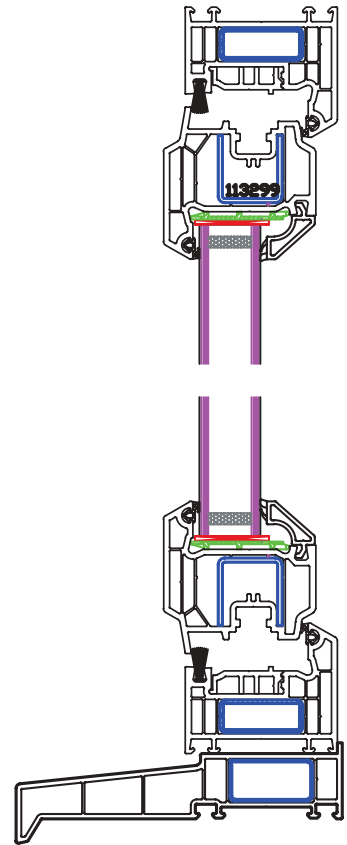

*Subject to specification.

Fully reversible windows

Fully Sculptured Profile

- » Sash rotates 360°
- » Easy cleaning of all surfaces from the inside
- » Two restricted opening positions for ventilation
- » Smooth, easy operation
- » Multipoint locking system
- » Low-maintenance and long life
- » Energy-efficient
- » Available in a wide range of colour and finish options, inside and out if required