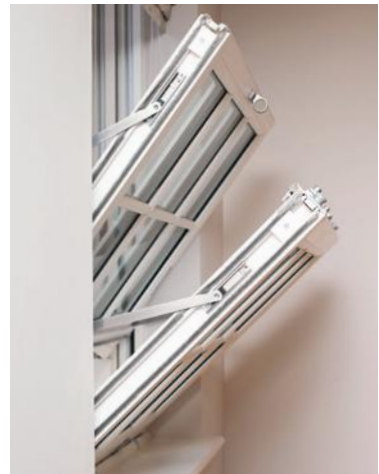

Tilt & turn windows

Fully Sculptured Profile

- » An ideal window for many different types of installation from high-rise blocks to domestic houses
- » Features include the ability to clean the outside glass from indoors and the ventilation benefits while in the tilt position
- » Face fix or concealed gearing available
- » Alternative sizes of outer frame and transom/mullion available
- » 70mm front-to-back multi-chambered profiles
- » The ideal option for a well-ventilated but secure window
- » Available in a vast array of coloured foils and woodgrains as well as all white

Vertical slider windows

Fully Sculptured Profile

- » The sculptured outer frame and sash will not only give you the traditional look of timber but also the performance benefits of PVCu
- » The interlock between the top and bottom sash will increase the weather and security performance
- » Flush fitting outer frame means no need to trim or plaster
- » Balanced, slim sightlines and a square travel stop cover will maximise the light whilst also giving you that elegant finish
- » Choice of hardware colour
- » Decorative horns – if requested
- » Low-maintenance
- » Easy cleaning
- » Secured by Design – POLICE PREFERRED SPECIFICATION*
- » Available in a vast array of coloured foils and woodgrains as well as all white

*Subject to specification.

Fully reversible windows

Fully Sculptured Profile

- » Sash rotates 360°
- » Easy cleaning of all surfaces from the inside
- » Two restricted opening positions for ventilation
- » Smooth, easy operation
- » Multipoint locking system
- » Low-maintenance and long life
- » Energy-efficient
- » Available in a wide range of colour and finish options, inside and out if required