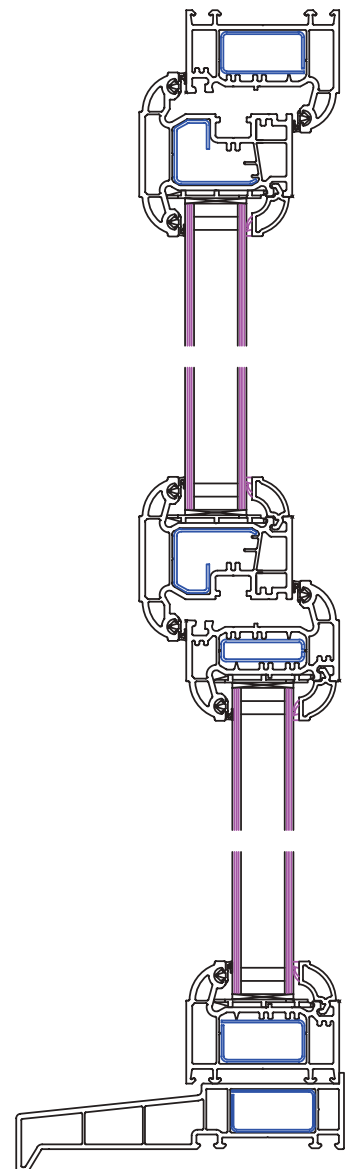

*Subject to specification.

Contents

Internally beaded casements	04 – 05
Sash horn casements	06 – 07
Flush sash casements	08 – 09
Tilt & turn windows	10 – 11
Vertical slider windows	12 – 13
Fully reversible windows	14 – 15
Fire escape windows	16 – 17
Colour options	18
Multilock system	19
Hardware range	20 – 21
Accreditations / Secured by Design	22 – 23

Internally beaded casements

Fully Sculptured Profile

- » Alternative outer frame sizes and transom/mullion available
- » An ideal window for all applications available in a full range of styles and sizes
- » 70mm front-to-back multi-chambered profiles
- » Available in a vast array of coloured foils and woodgrains as well as all white

Sash horn casements

Fully Sculptured Profile

- » Run through sash horns offer a traditional timber look mock horn with the benefit of PVCu security and thermal values
- » Alternative outer frame sizes and transom/mullion available
- » An ideal window for all applications available in a full range of styles and sizes
- » 70mm front-to-back multi-chambered profiles
- » Available in a vast array of coloured foils and woodgrains as well as all white