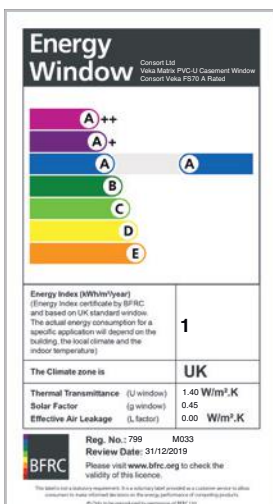

BFRC energy index certificates

Casement