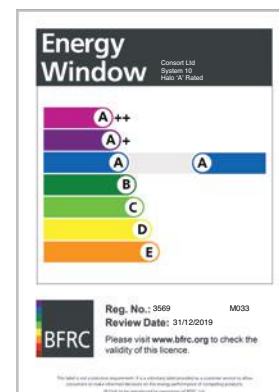

Flush sash casements