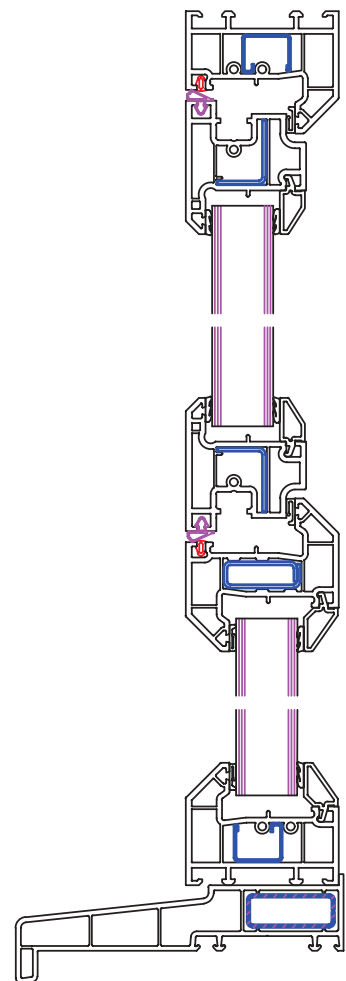

Flush sash casements

A modern twist on a traditional window

The slim sightlines of the Consort Flush Sash casement window incorporate all the benefits of modern windows with the looks of a traditional timber window, making this an ideal alternative or replacement to tired looking timber windows, first generation PVCu or standard casement PVCu windows.

The traditional external mechanical joints eliminate the tell-tale sign of a PVCu window as there are no diagonal grooved welds.

The Consort Flush Sash is an ideal replacement for period properties, also bringing an excellent clean look to modern contemporary homes especially in trend-setting solid colours, making them perfect for any home.