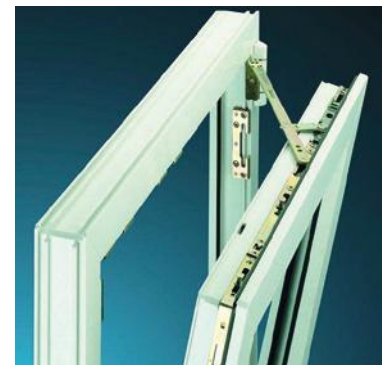

Hardware range

Add something a little different

Hardware may be the last thing fitted, but it's the part we most frequently touch and the aspect by which we judge overall quality.

You need to be confident that all handles, locks and hinges meet agreed standards for safety, reliability and quality besides complementing the overall look and design of your new windows.

Roto tilt & turn hardware

Roto NT is a high-quality, well tried and tested hardware system for tilt & turn windows, that meets the highest requirements for security, ease of operation, durability and design.

The modular design of this single system with its extensive product and accessories range means it is suitable for every room solution including, for example; a secure child's room window, a burglar-proof balcony door, a designer-orientated living room or bedroom window, providing the best possible ventilation convenience.

Nico friction hinge

Designed and manufactured in the UK, the high-performance Nico Friction Hinge is robustly built with precision geometry for a smooth, positive closing action.

The Nico Restricted Egress Friction Hinge combines all the features of standard restrictor and egress hinges to offer a safe and easy way to comply with building regulations.