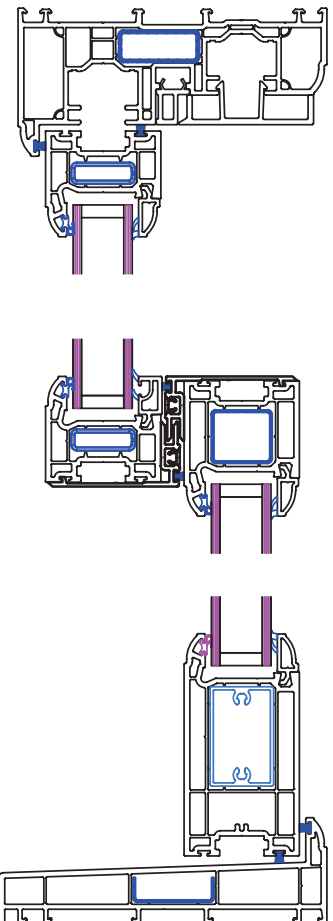

Tilt & turn windows

Fully Sculptured Profile

- » An ideal window for many different types of installation from high-rise blocks to domestic houses
- » Features include the ability to clean the outside glass from indoors and the ventilation benefits while in the tilt position
- » Face fix or concealed gearing available
- » Alternative sizes of outer frame and transom/mullion available
- » 70mm front-to-back multi-chambered profiles
- » The ideal option for a well-ventilated but secure window
- » Available in a vast array of coloured foils and woodgrains as well as all white

*Subject to specification.

Fully reversible windows

Fully Sculptured Profile

- » Sash rotates 360°
- » Easy cleaning of all surfaces from the inside
- » Two restricted opening positions for ventilation
- » Smooth, easy operation
- » Multipoint locking system
- » Low-maintenance and long life
- » Energy-efficient
- » Available in a wide range of colour and finish options, inside and out if required