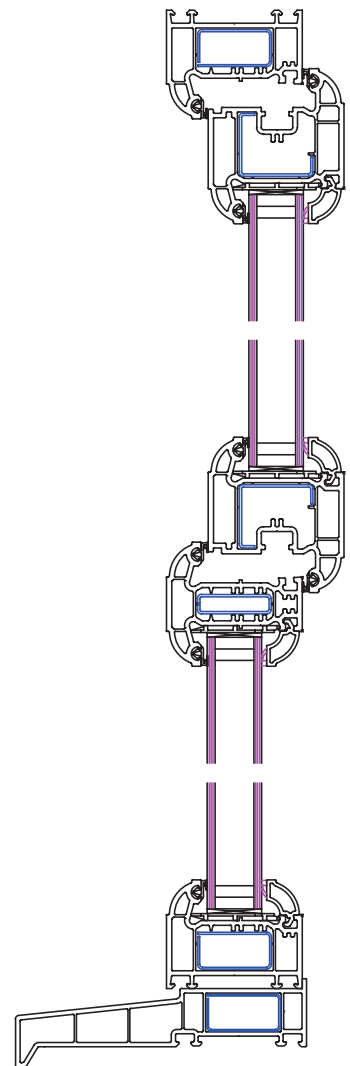

Sash horn casements

Fully Sculptured Profile

- » Run through sash horns offer a traditional timber look mock horn with the benefit of PVCu security and thermal values
- » Alternative outer frame sizes and transom/mullion available
- » An ideal window for all applications available in a full range of styles and sizes
- » 70mm front-to-back multi-chambered profiles
- » Available in a vast array of coloured foils and woodgrains as well as all white

Tilt & turn windows

Fully Sculptured Profile

- » An ideal window for many different types of installation from high-rise blocks to domestic houses
- » Features include the ability to clean the outside glass from indoors and the ventilation benefits while in the tilt position
- » Face fix or concealed gearing available
- » Alternative sizes of outer frame and transom/mullion available
- » 70mm front-to-back multi-chambered profiles
- » The ideal option for a well-ventilated but secure window
- » Available in a vast array of coloured foils and woodgrains as well as all white

*Subject to specification.

Fully reversible windows

Fully Sculptured Profile

- » Sash rotates 360°
- » Easy cleaning of all surfaces from the inside
- » Two restricted opening positions for ventilation
- » Smooth, easy operation
- » Multipoint locking system
- » Low-maintenance and long life
- » Energy-efficient
- » Available in a wide range of colour and finish options, inside and out if required