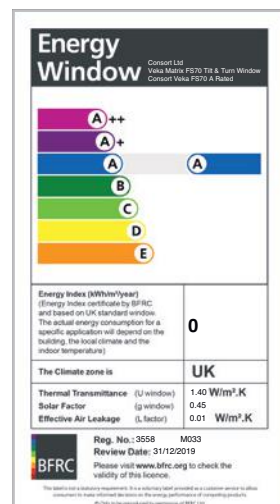

Tilt & turn