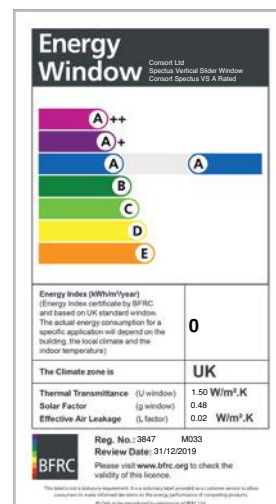

Vertical slider